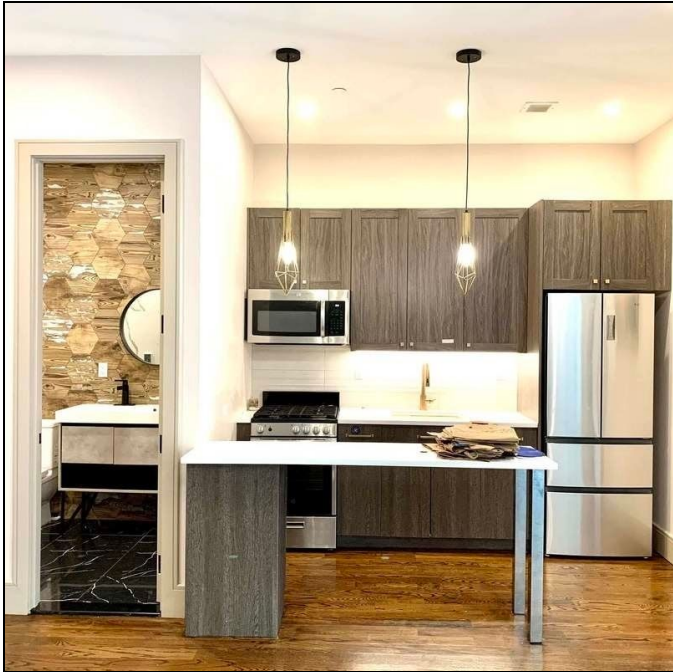

**NO FEE \* TWO-BED \* LAUNDRY IN-BUILDING \* STUYVESANT HEIGHTS**

**847 MADISON ST APT 2A**

LOCATED BETWEEN HOWARD AVENUE AND RALPH AVENUE

- No-fee newly developed apartment
- Two bedrooms
- New kitchen with stainless steel appliances
- One full bathrooms with modern fixtures
- Beautiful hardwood floors
- Laundry in building
- Rooftop with breathtaking views of Manhattan skyline
- Large windows let in abundance of sunlight
- Lease terms are negotiable
- Guarantors accepted
- Pets welcome
- 2 minutes to the J or Z at Gates Avenue Station
- Advertised price is net effective